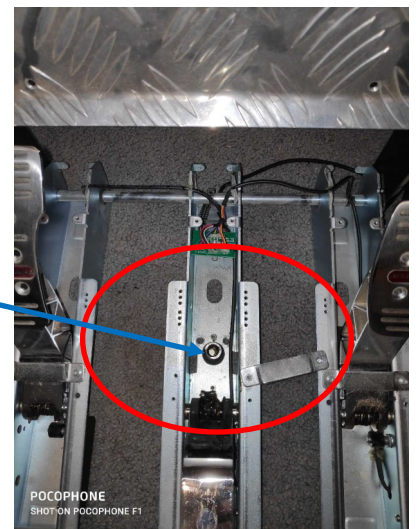

T3PA-PRO
THRUSTMASTER 2-PEDAL ACTION

CONICAL RUBBER BRAKE MOD

SPRING BRAKE MOD

STEEL PIN

+ SPRING

TOP

BOTTOM

Spring and plastic saddle