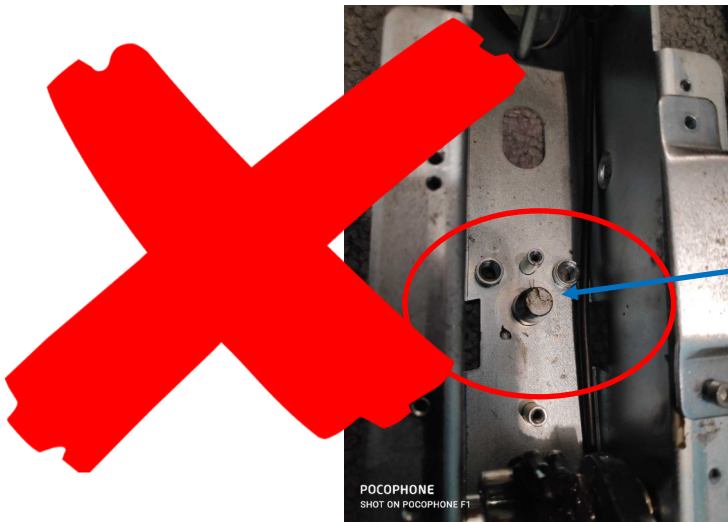

This warning is for owners of the T500RS model of pedals ONLY.

Before ordering please check the following information to determine the version of T500 pedals, most versions are completely compatible with the ELC-5 load cell model manufactured by us. If you have the wrong model indicated in the pictures below you will need to buy the T3PA-pro version of the Thrustmaster Conical or Spring brake mod, you only need the main bracket from the Trustmaster mod.

T3PA-PRO
THRUSTMASTER 2-PEDAL ACTION

CONICAL RUBBER BRAKE MOD

SPRING BRAKE MOD

STEEL PIN

+ SPRING

TOP

BOTTOM

Spring and plastic saddle